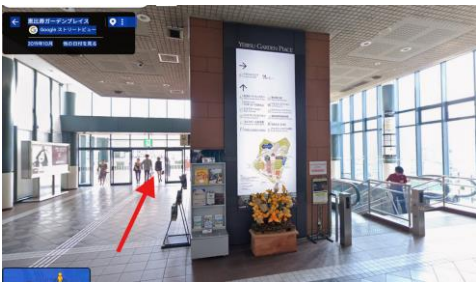

The Road to Sushi Chidui

Exit the east exit of JR Ebisu Station.

(1/2)

To EBISU GARDEN PLACE

YEBISU SKY WALK

Exit the YEBISU SKY WALK

Turn left

Exit of the YEBISU SKY WALK

Ebisu 3-28-2 SP15 EBISU2F, Shibuya, Tokyo 150-0013

[Googl Map](#)

YEBISU SKY WALK

JR EBISU Sta.

Go straight through the intersection.

Go up to the second floor.
The door is a little heavy to open.

The sign says "meat kappo" (Japanese meat cuisine), but they also operate Sushi Chizui at the same location.