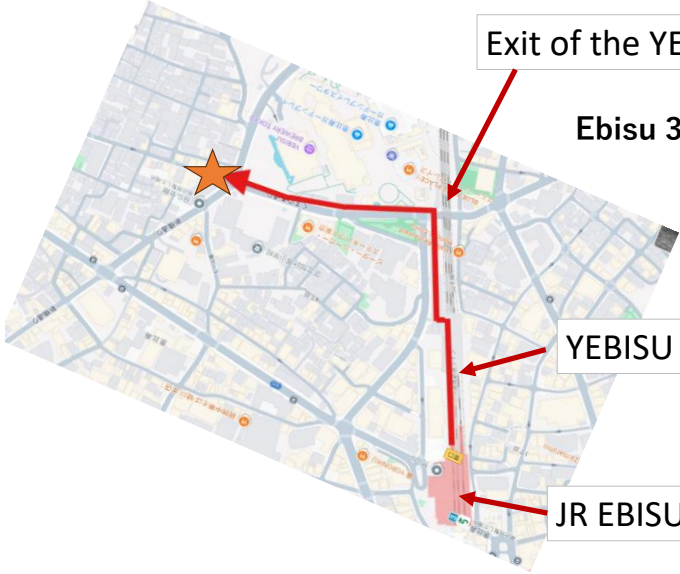

The Road to Sushi Chidui

Exit the east exit of JR Ebisu Station.

(1/2)

To EBISU GARDEN PLACE

YEBISU SKY WALK

Exit the YEBISU SKY WALK

Turn left

Exit of the YEBISU SKY WALK

Ebisu 3-28-2 SP15 EBISU2F, Shibuya, Tokyo 150-0013

[Googl Map](#)

YEBISU SKY WALK

JR EBISU Sta.

Go straight through the intersection.

Go up to the second floor.
The door is a little heavy to open.

The sign says "meat kappo" (Japanese meat cuisine), but they also operate Sushi Chizui at the same location.

鯨 子津井

SUSHI CHIDUI

The sign may change to the one shown in the left image.